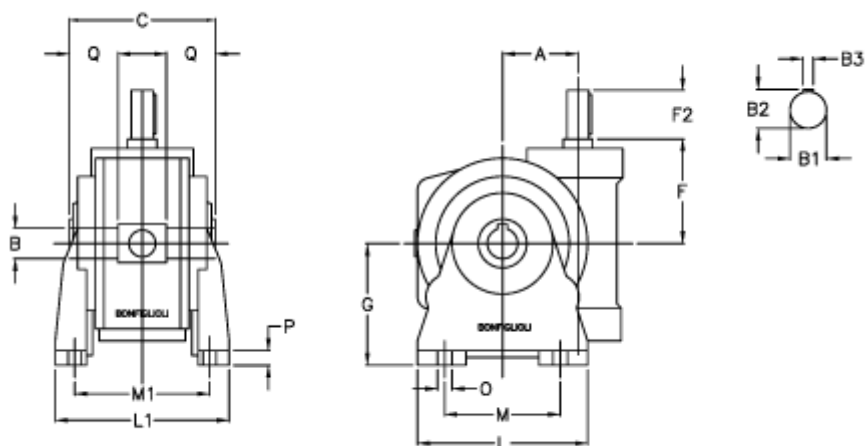

Article number: 3901185010300

Description: Worm gear with solid input shaft
VF 185V-10-HS

Measures

a	= 185.4	F2 = 70	Q = 65.0
B	= 60	g = 254	
B1	= 40	L = 360	
B2	= 43.0	L1 = 320	
B3	= 12	m = 270	
C	= 190	M1 = 251.0	
Description	= VF 185V-xx-HS	O = 22.0	
F	= 214.5	P = 22	